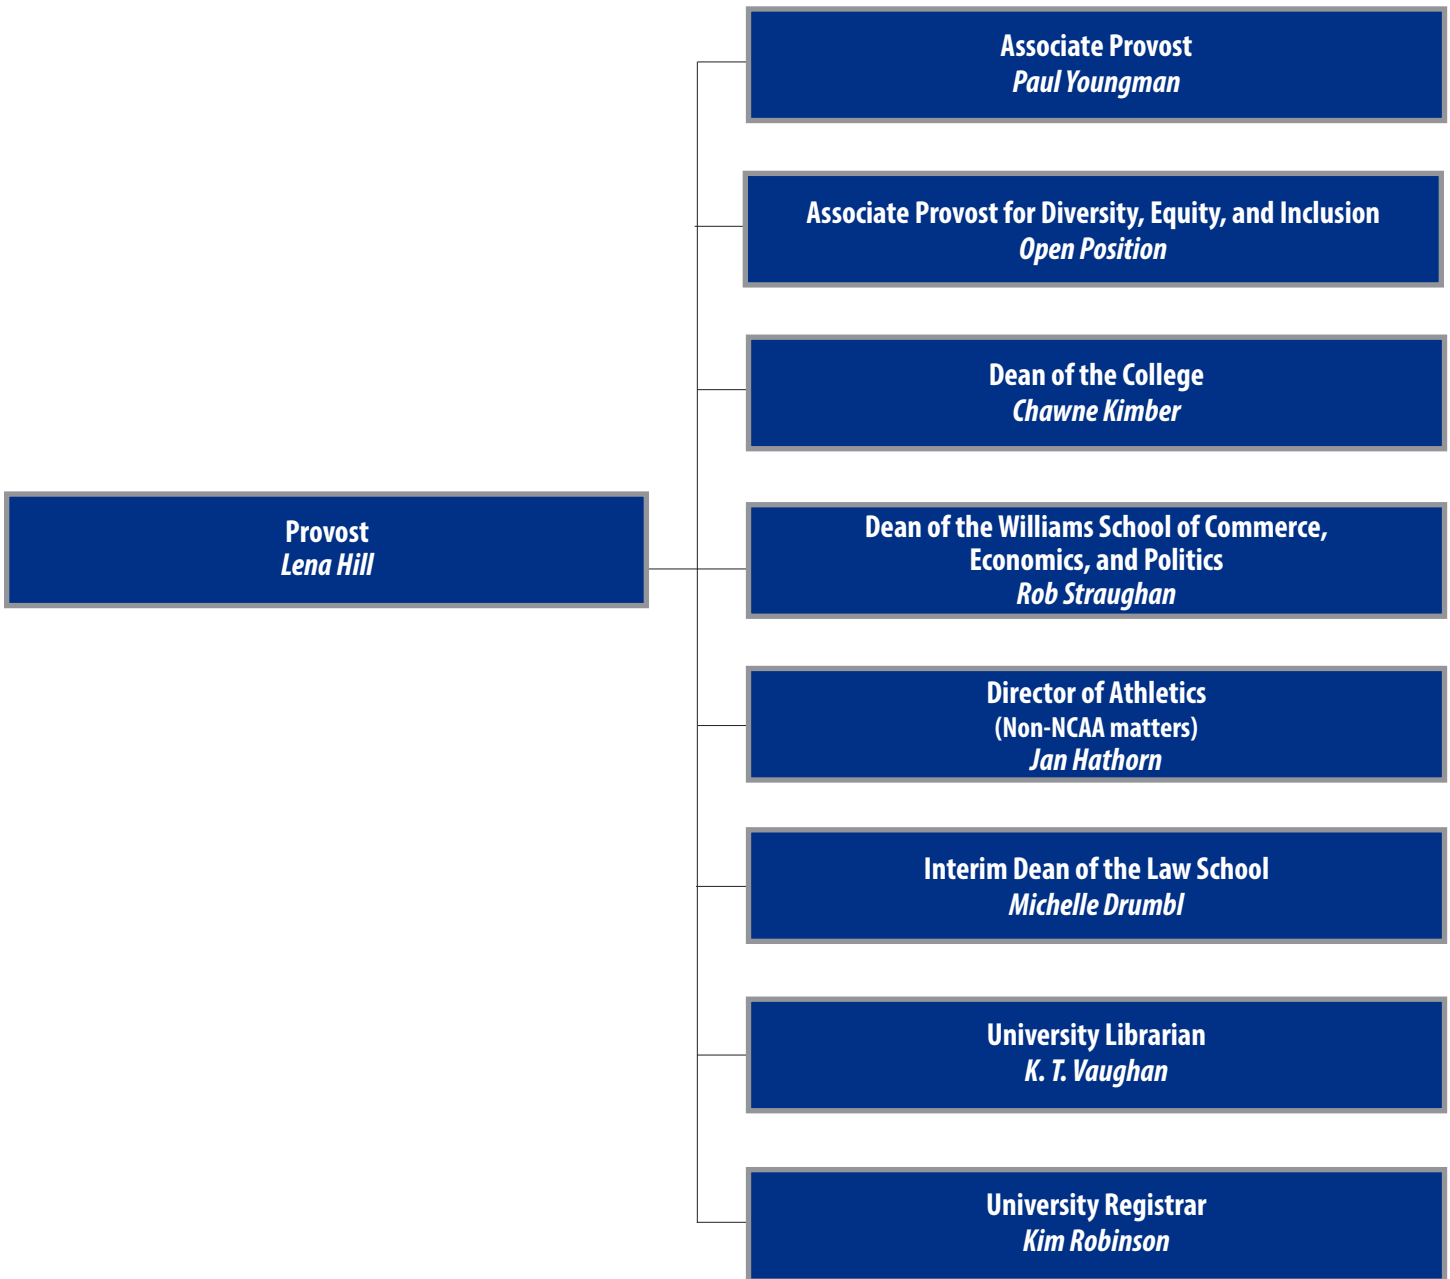

Washington and Lee University

Organizational Chart of Administrative Responsibility, 2021–22

Office of the Provost

Office of Finance and Administration

Office of Student Affairs

Office of University Advancement

Office of Admissions and Financial Aid

Office of Communications and Strategic Initiatives

**Vice President for Communications
and Strategic Initiatives**
Jessica Willett

Executive Director of Communications and Public Affairs
Drewry Sackett

Office of Institutional History

Office of Strategic Analysis

Senior Advisor to the President for Strategic Analysis
Tim Diette

**Executive Director of Strategic Analysis
and Institutional Research**
Bryan Price