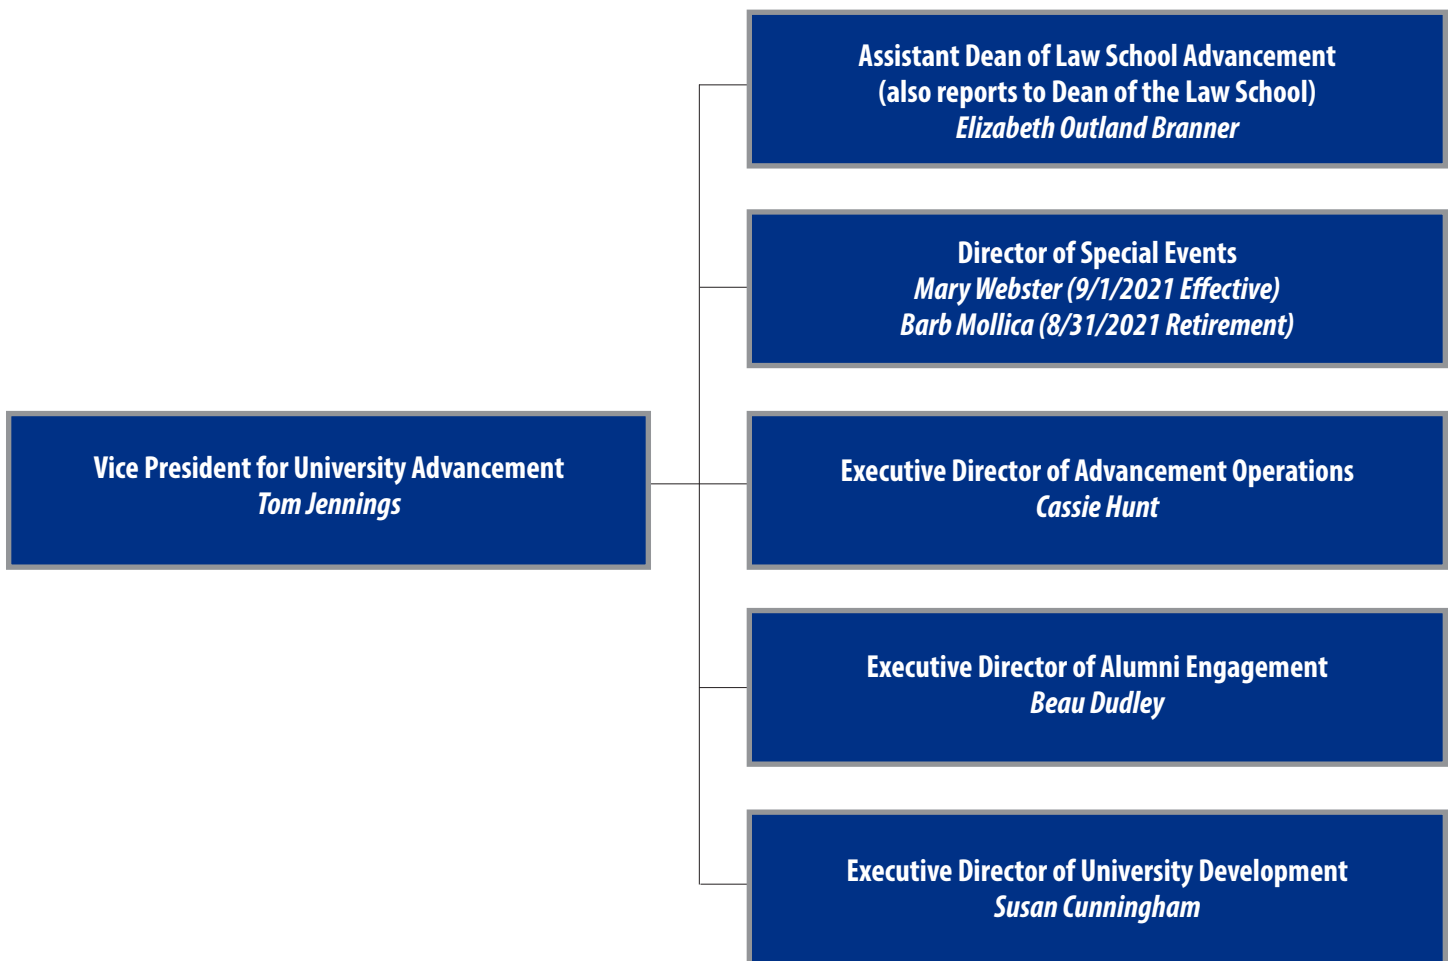

Washington and Lee University

Organizational Chart of Administrative Responsibility, 2021–22

Office of the Provost

Office of Finance and Administration

Office of Student Affairs

Office of University Advancement

Office of Admissions and Financial Aid

Office of Communications and Strategic Initiatives

**Vice President for Communications
and Strategic Initiatives**
Jessica Willett

Executive Director of Communications and Public Affairs
Drewry Sackett

Office of Institutional History

Office of Strategic Analysis

Senior Advisor to the President for Strategic Analysis
Tim Diette

**Executive Director of Strategic Analysis
and Institutional Research**
Bryan Price