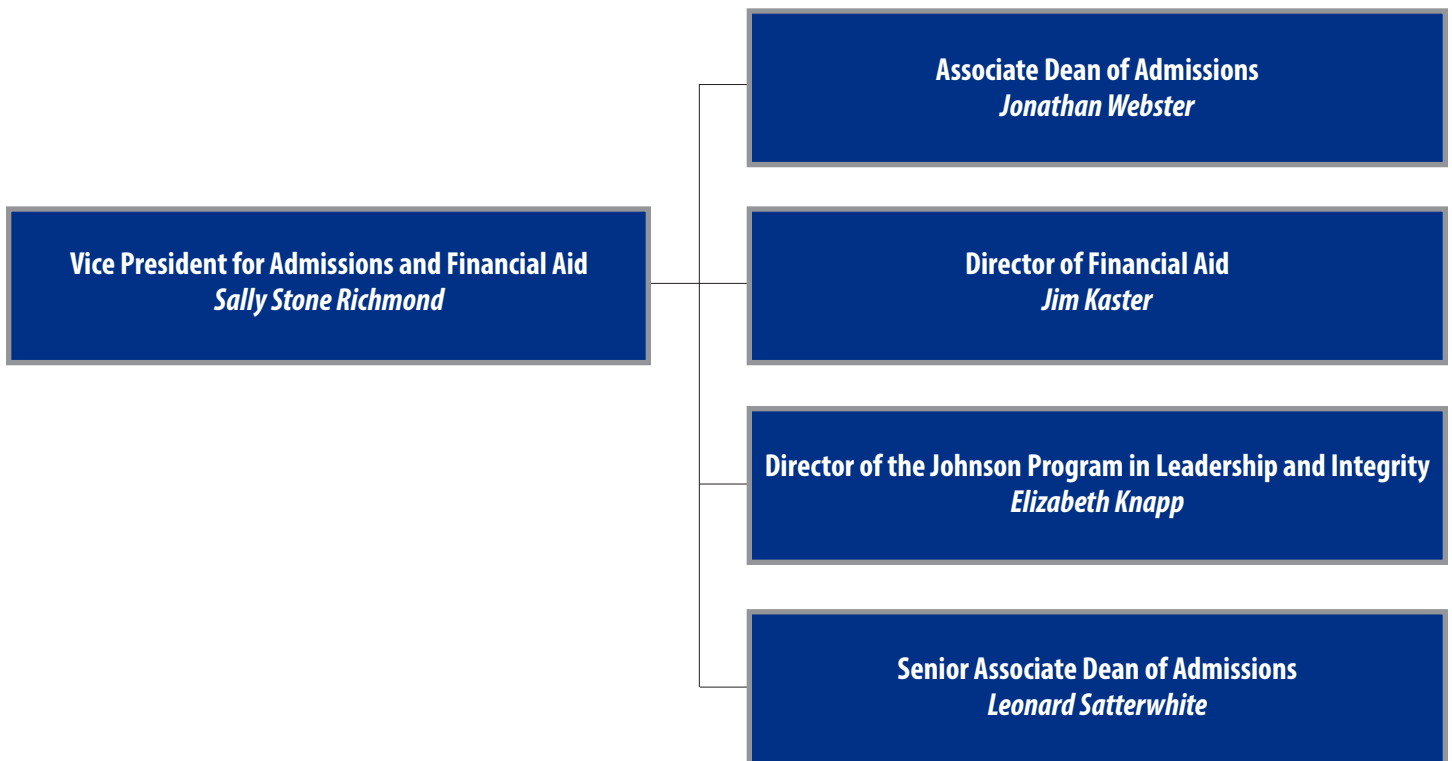

Washington and Lee University

Organizational Chart of Administrative Responsibility, 2021–22

Office of the Provost

Office of Finance and Administration

Office of Student Affairs

Office of University Advancement

Office of Admissions and Financial Aid

Office of Communications and Strategic Initiatives

**Vice President for Communications
and Strategic Initiatives**
Jessica Willett

Executive Director of Communications and Public Affairs
Drewry Sackett

Office of Institutional History

Office of Strategic Analysis

Senior Advisor to the President for Strategic Analysis
Tim Diette

**Executive Director of Strategic Analysis
and Institutional Research**
Bryan Price