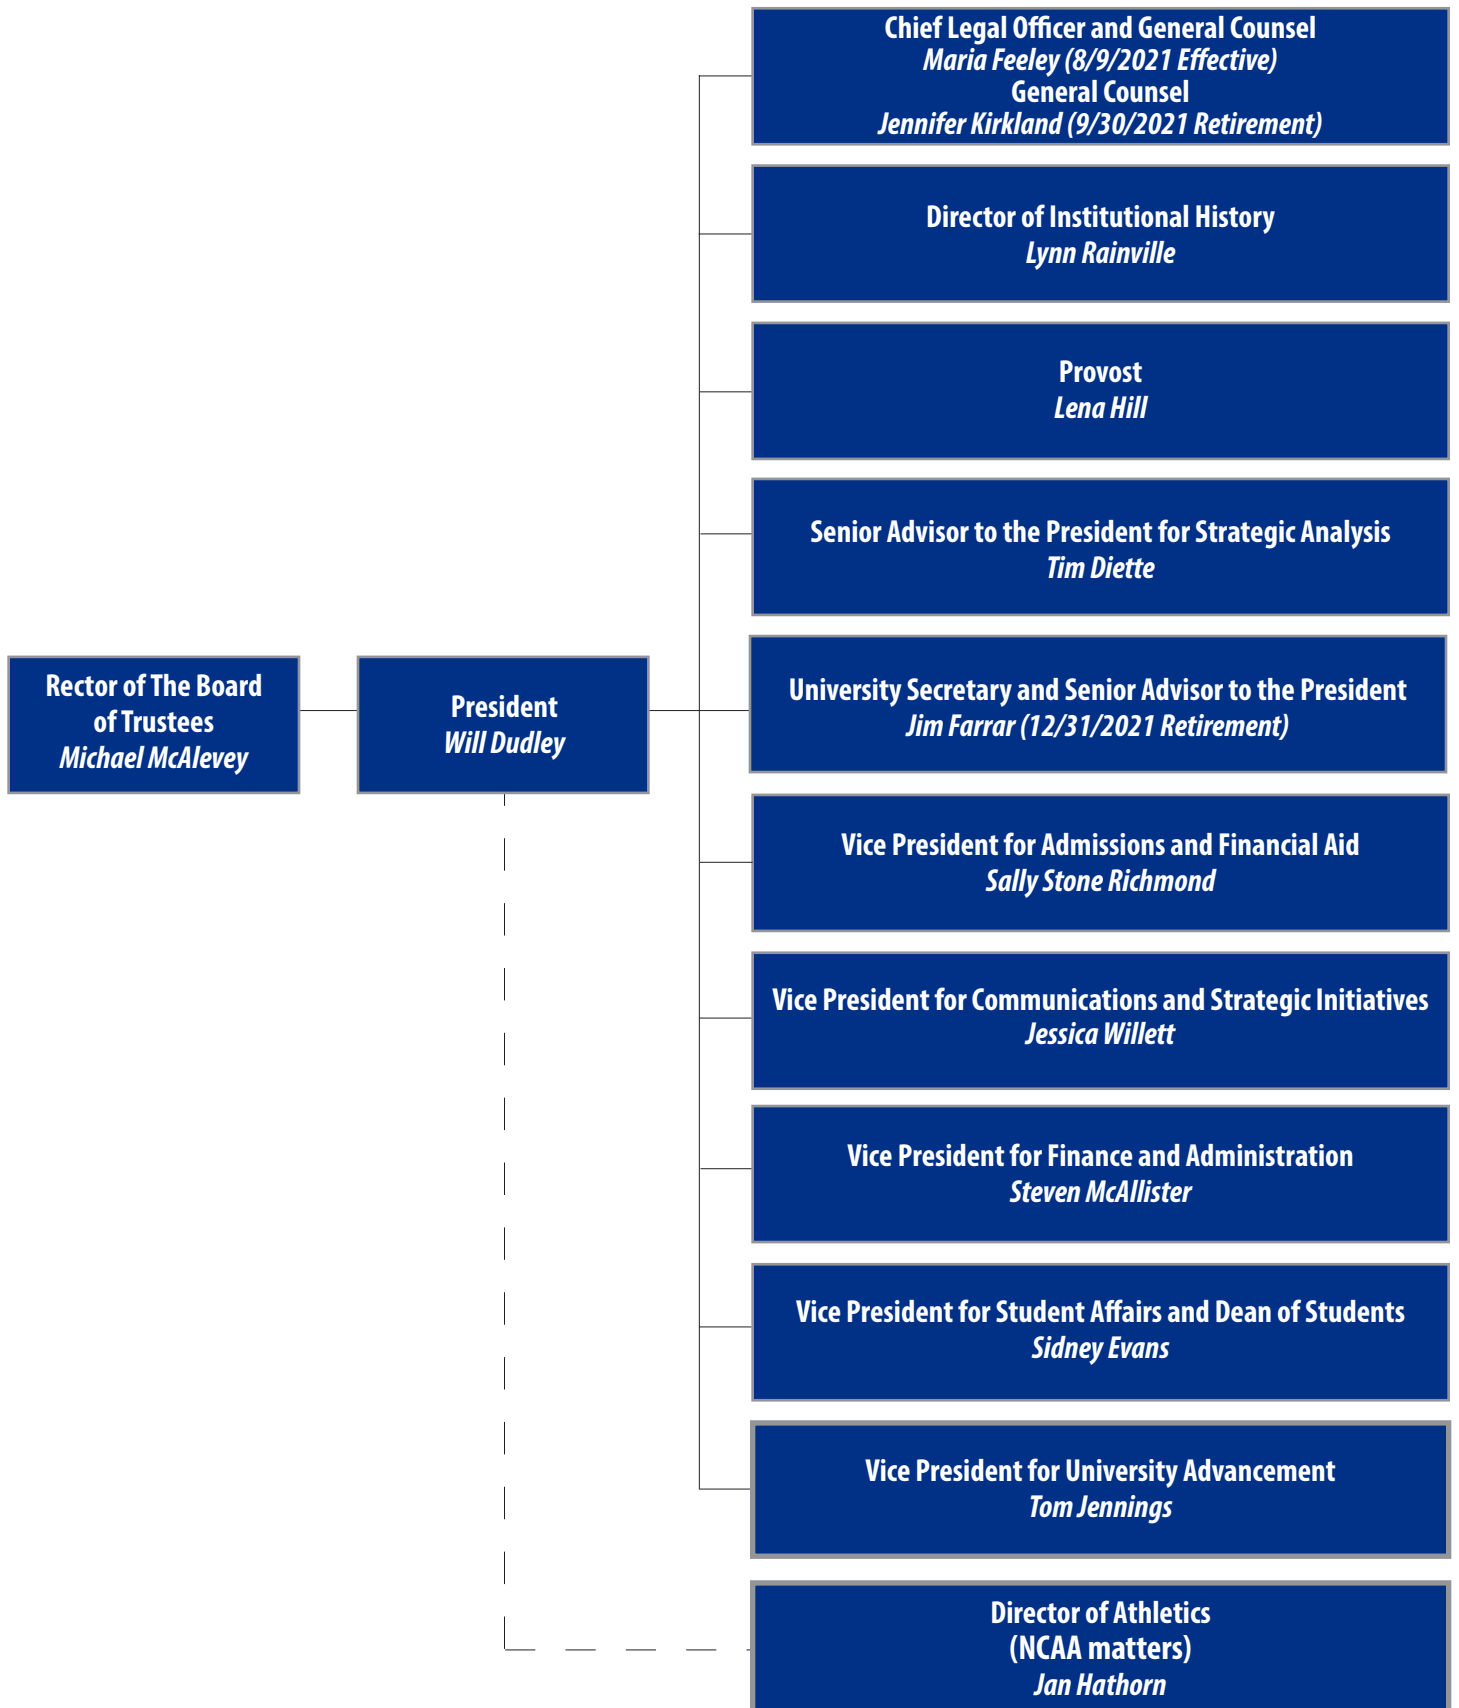

Washington and Lee University

Organizational Chart of Administrative Responsibility, 2021–22

Office of the Provost

Office of Finance and Administration

Office of Student Affairs

Office of University Advancement

Office of Admissions and Financial Aid

Office of Communications and Strategic Initiatives

**Vice President for Communications
and Strategic Initiatives**
Jessica Willett

Executive Director of Communications and Public Affairs
Drewry Sackett

Office of Institutional History

Office of Strategic Analysis

Senior Advisor to the President for Strategic Analysis
Tim Diette

**Executive Director of Strategic Analysis
and Institutional Research**
Bryan Price