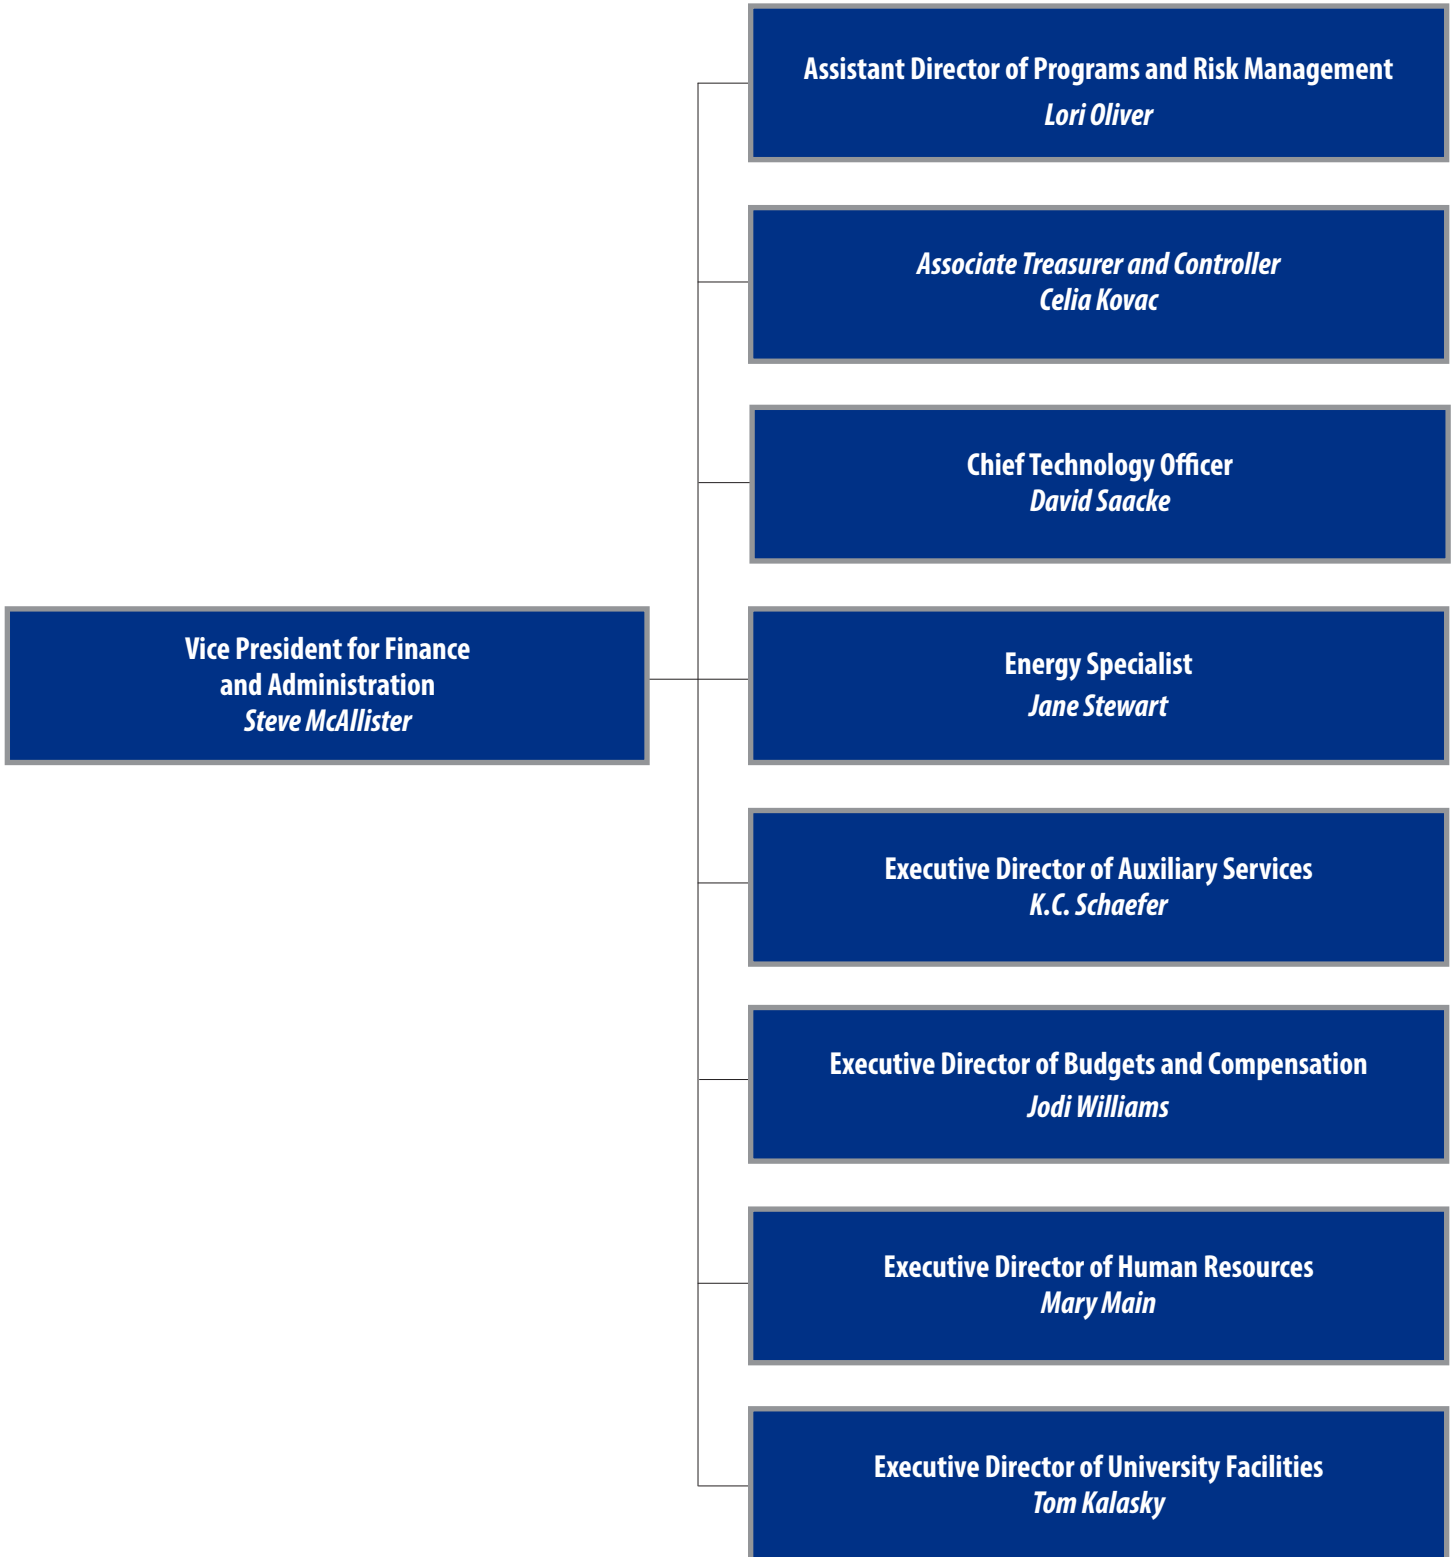

Washington and Lee University

Organizational Chart of Administrative Responsibility, 2021–22

Office of the Provost

Office of Finance and Administration

Office of Student Affairs

Office of University Advancement

Office of Institutional History

Office of Strategic Analysis

Senior Advisor to the President for Strategic Analysis
Tim Diette

**Executive Director of Strategic Analysis
and Institutional Research**
Bryan Price