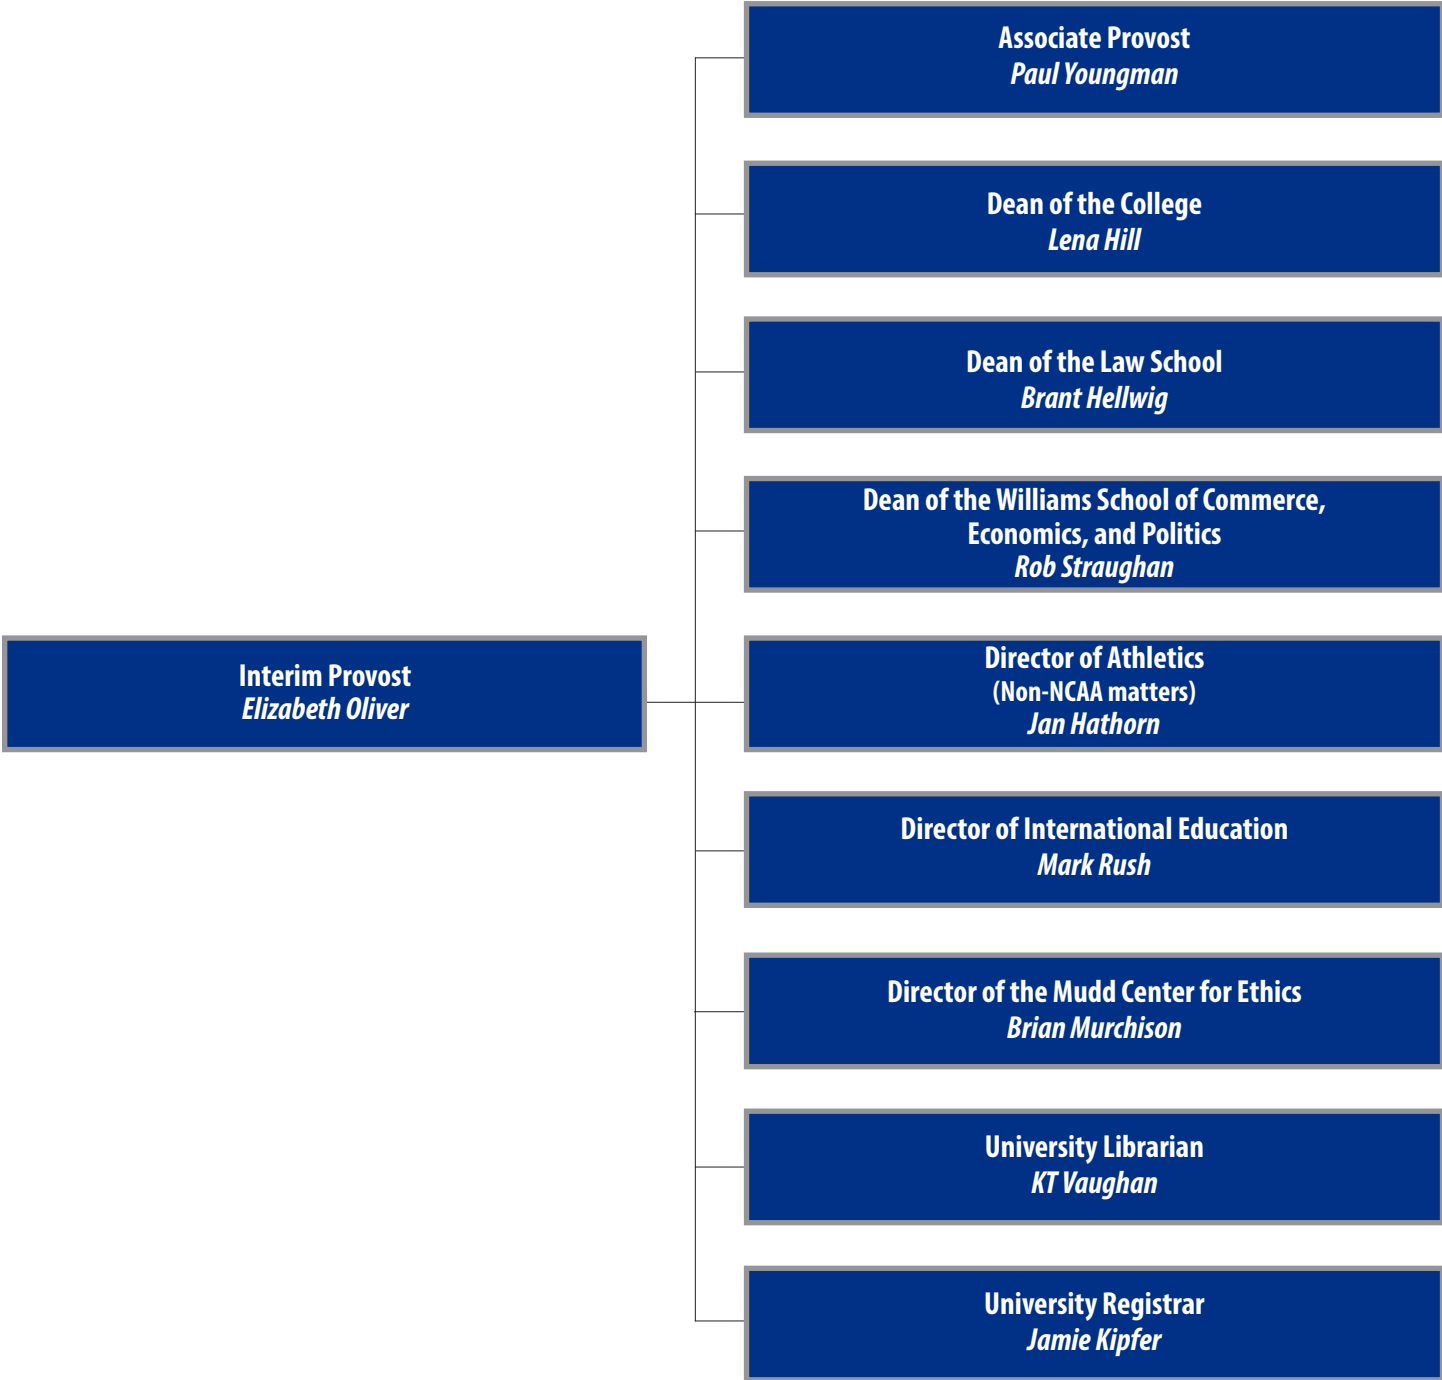

Washington and Lee University

Organizational Chart of Administrative Responsibility, 2020–21

Office of the Provost

Office of Finance and Administration

Office of Student Affairs

Office of University Advancement

Office of Admissions and Financial Aid

Office of Communications and Public Affairs

Office of Institutional History

Director of Institutional History and Museums
Lynn Rainville

Associate Director of Museums
Isra El-beshir

Office of Strategic Analysis

Senior Advisor to the President for Strategic Analysis
Tim Diette

**Executive Director of Strategic Analysis
and Institutional Research**
Bryan Price