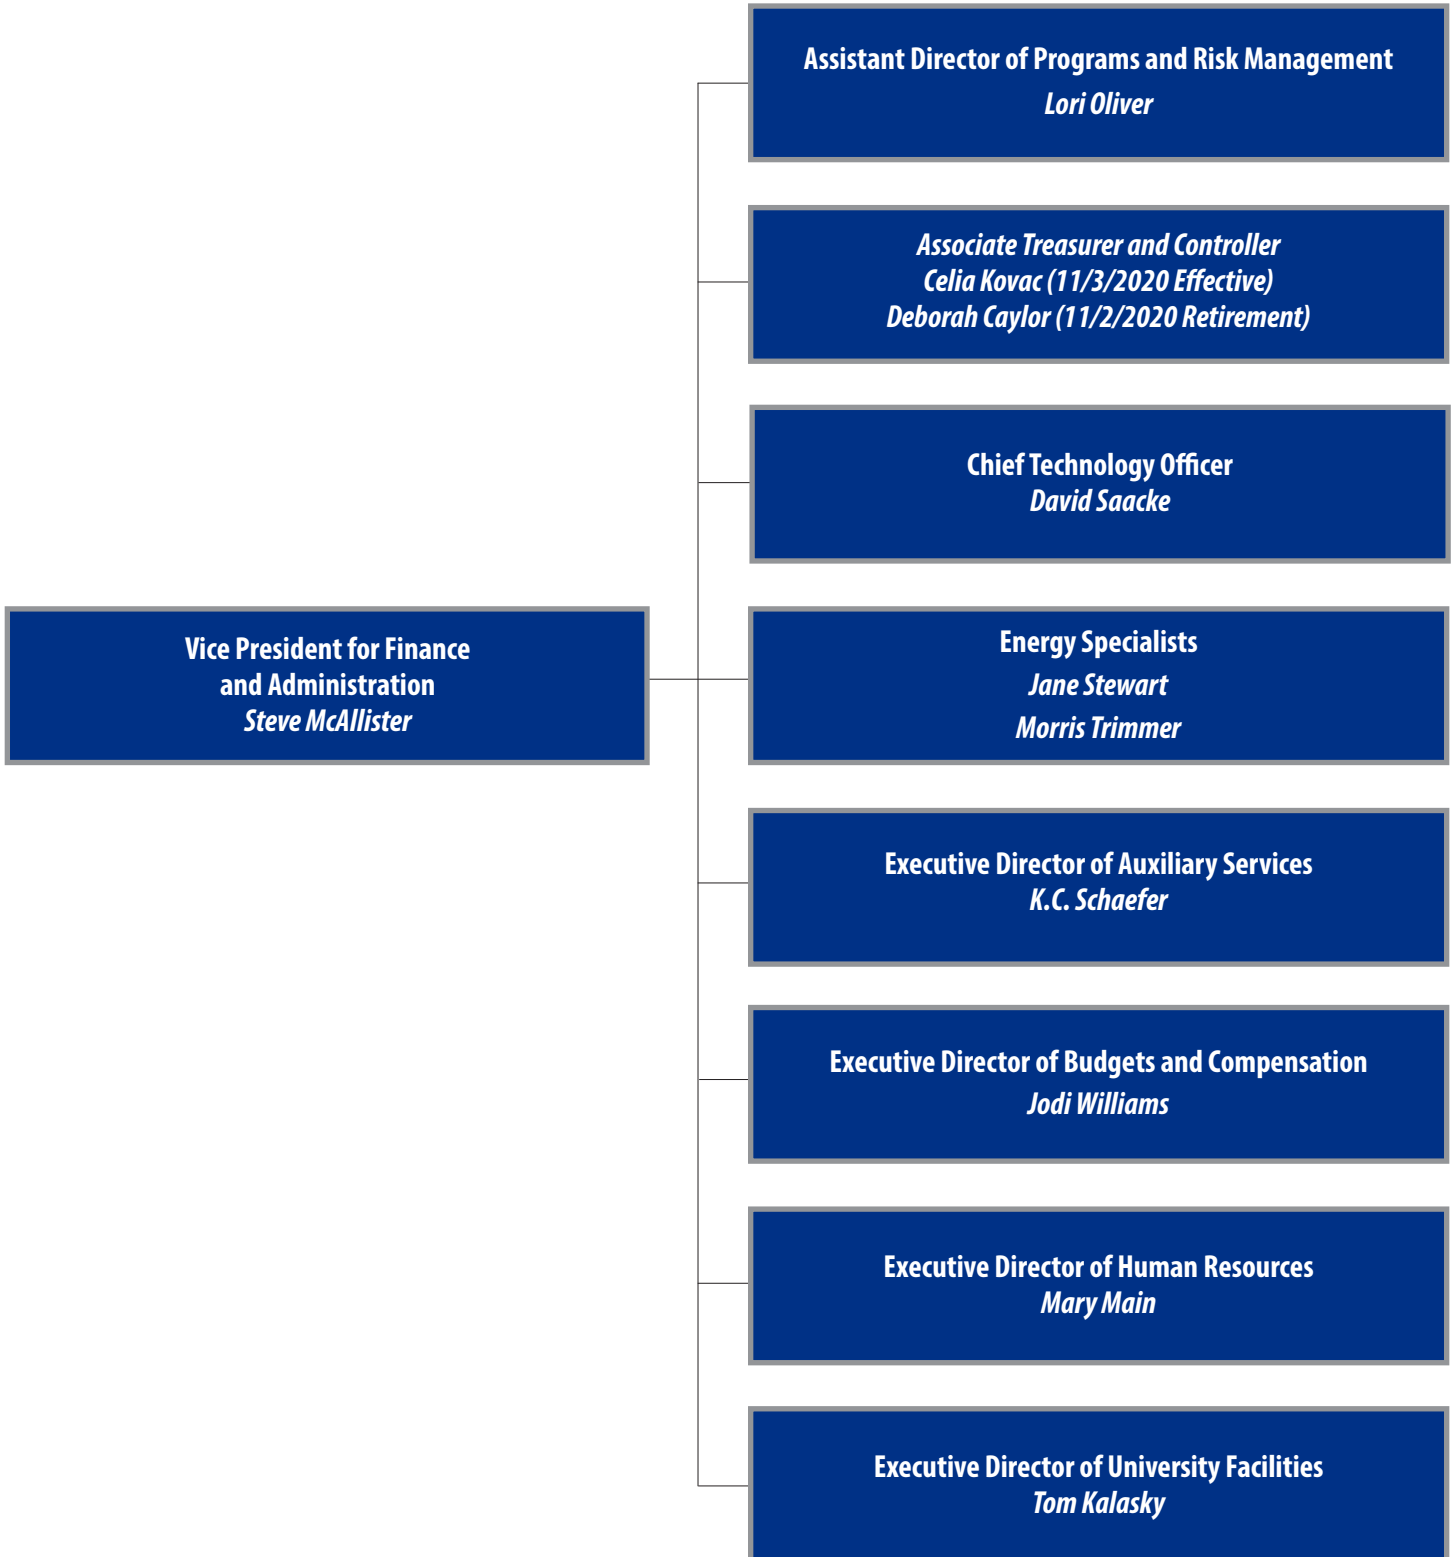

Washington and Lee University

Organizational Chart of Administrative Responsibility, 2020–21

Office of the Provost

Office of Finance and Administration

Office of Student Affairs

Office of University Advancement

Office of Admissions and Financial Aid

Office of Communications and Public Affairs

Office of Institutional History

Director of Institutional History and Museums
Lynn Rainville

Associate Director of Museums
Isra El-beshir