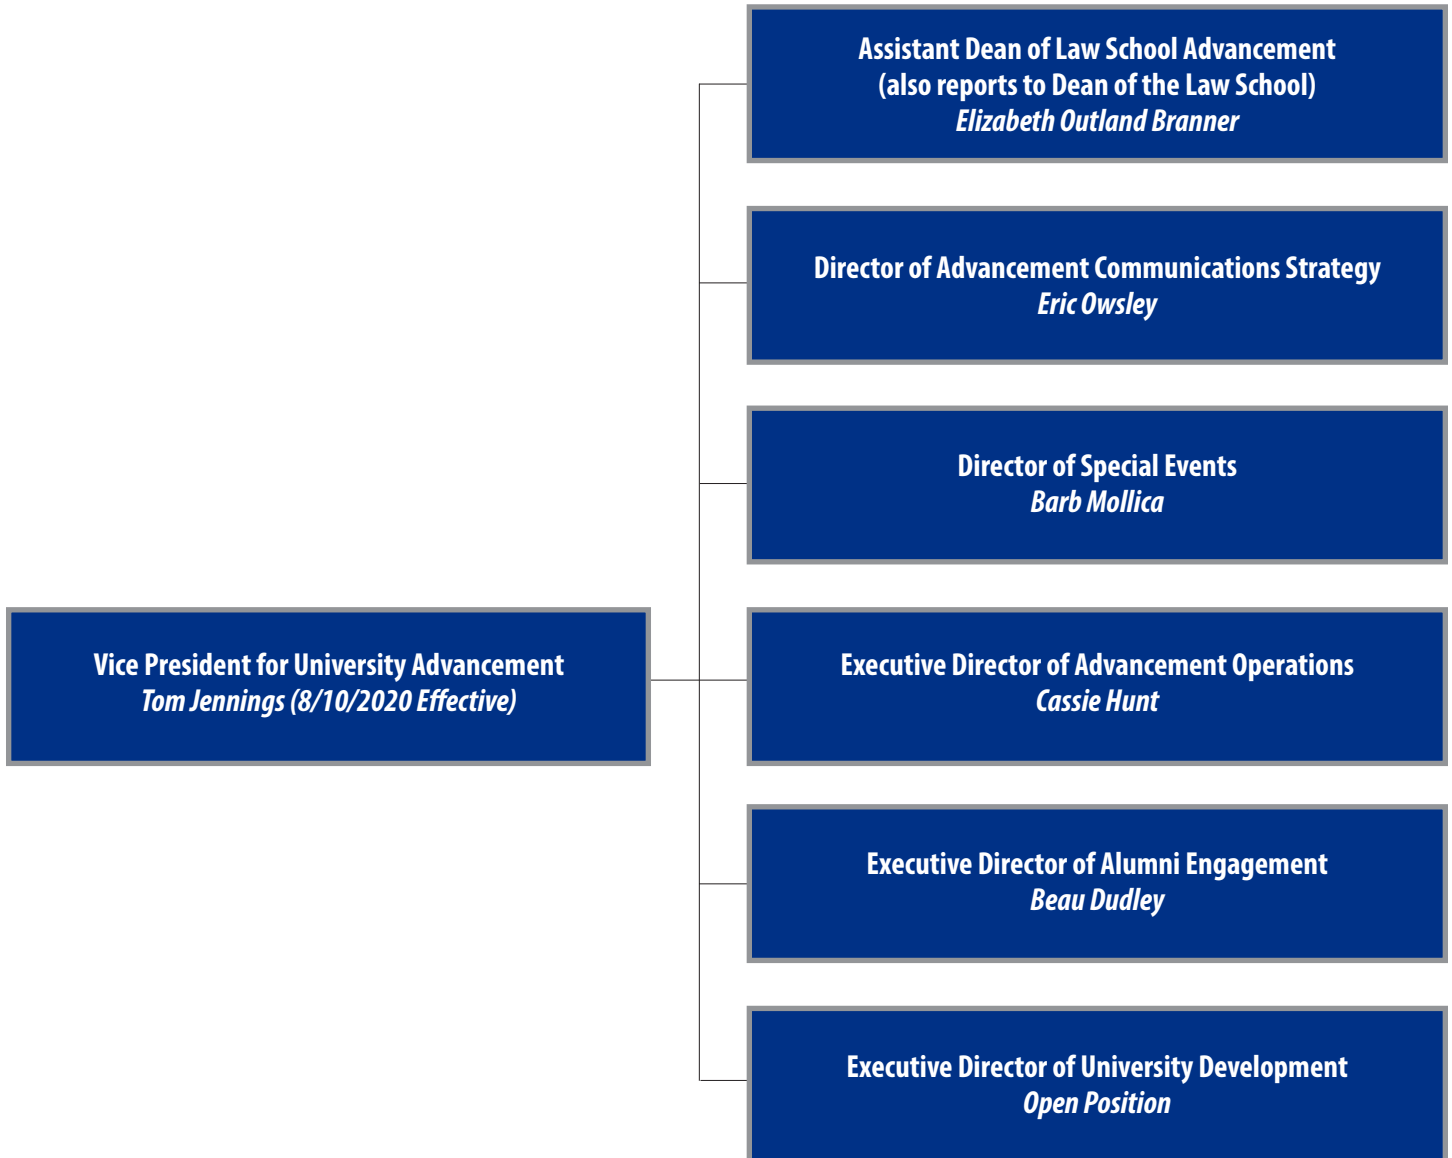

Washington and Lee University

Organizational Chart of Administrative Responsibility, 2020–21

Office of the Provost

Office of Finance and Administration

Office of Student Affairs

Office of University Advancement

Office of Admissions and Financial Aid

Office of Communications and Public Affairs

Office of Institutional History

Director of Institutional History and Museums
Lynn Rainville

Associate Director of Museums
Isra El-beshir

Office of Strategic Analysis

Senior Advisor to the President for Strategic Analysis
Tim Diette

**Executive Director of Strategic Analysis
and Institutional Research**
Bryan Price