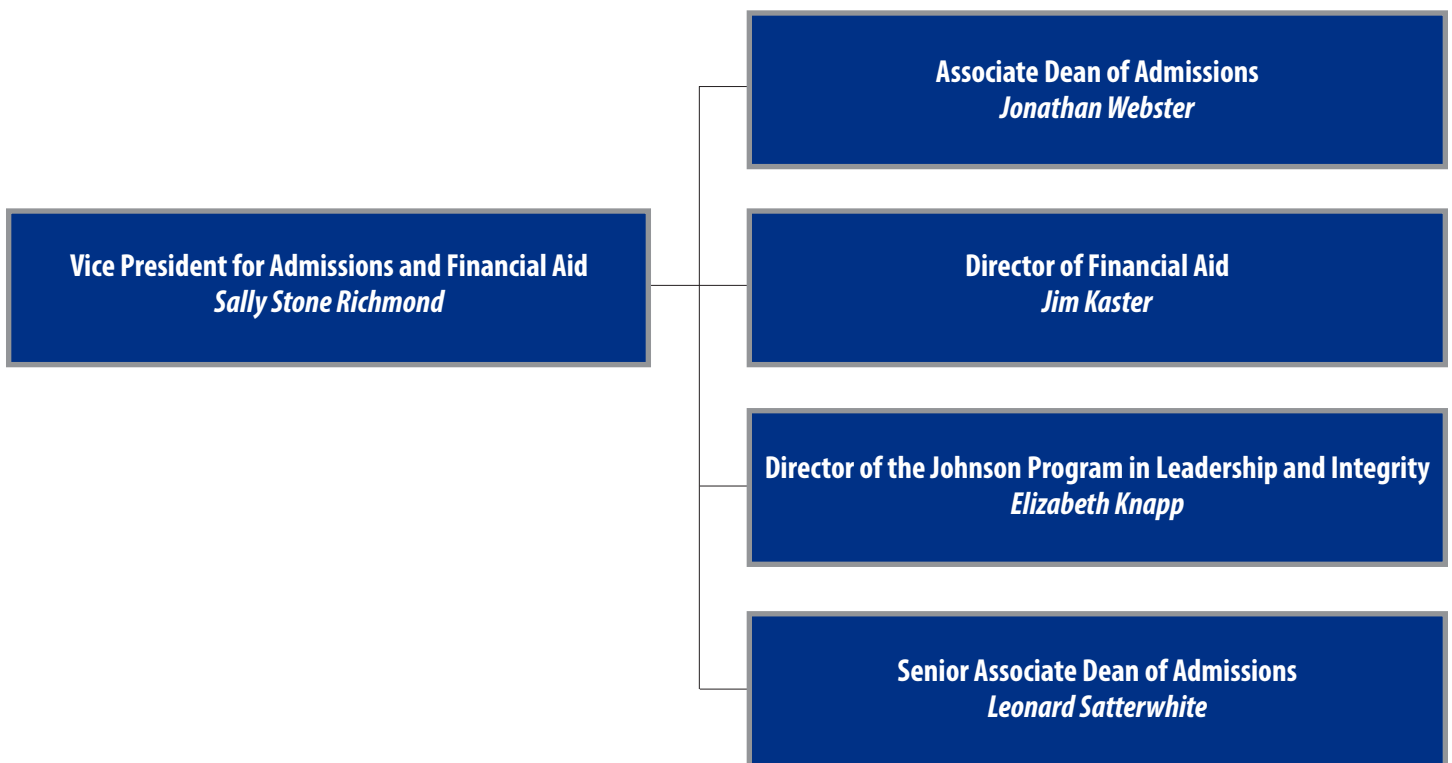

Washington and Lee University

Organizational Chart of Administrative Responsibility, 2020–21

Office of the Provost

Office of Finance and Administration

Office of Student Affairs

Office of University Advancement

Office of Admissions and Financial Aid

Office of Communications and Public Affairs

Office of Institutional History

Director of Institutional History and Museums
Lynn Rainville

Associate Director of Museums
Isra El-beshir

Office of Strategic Analysis

Senior Advisor to the President for Strategic Analysis
Tim Diette

**Executive Director of Strategic Analysis
and Institutional Research**
Bryan Price