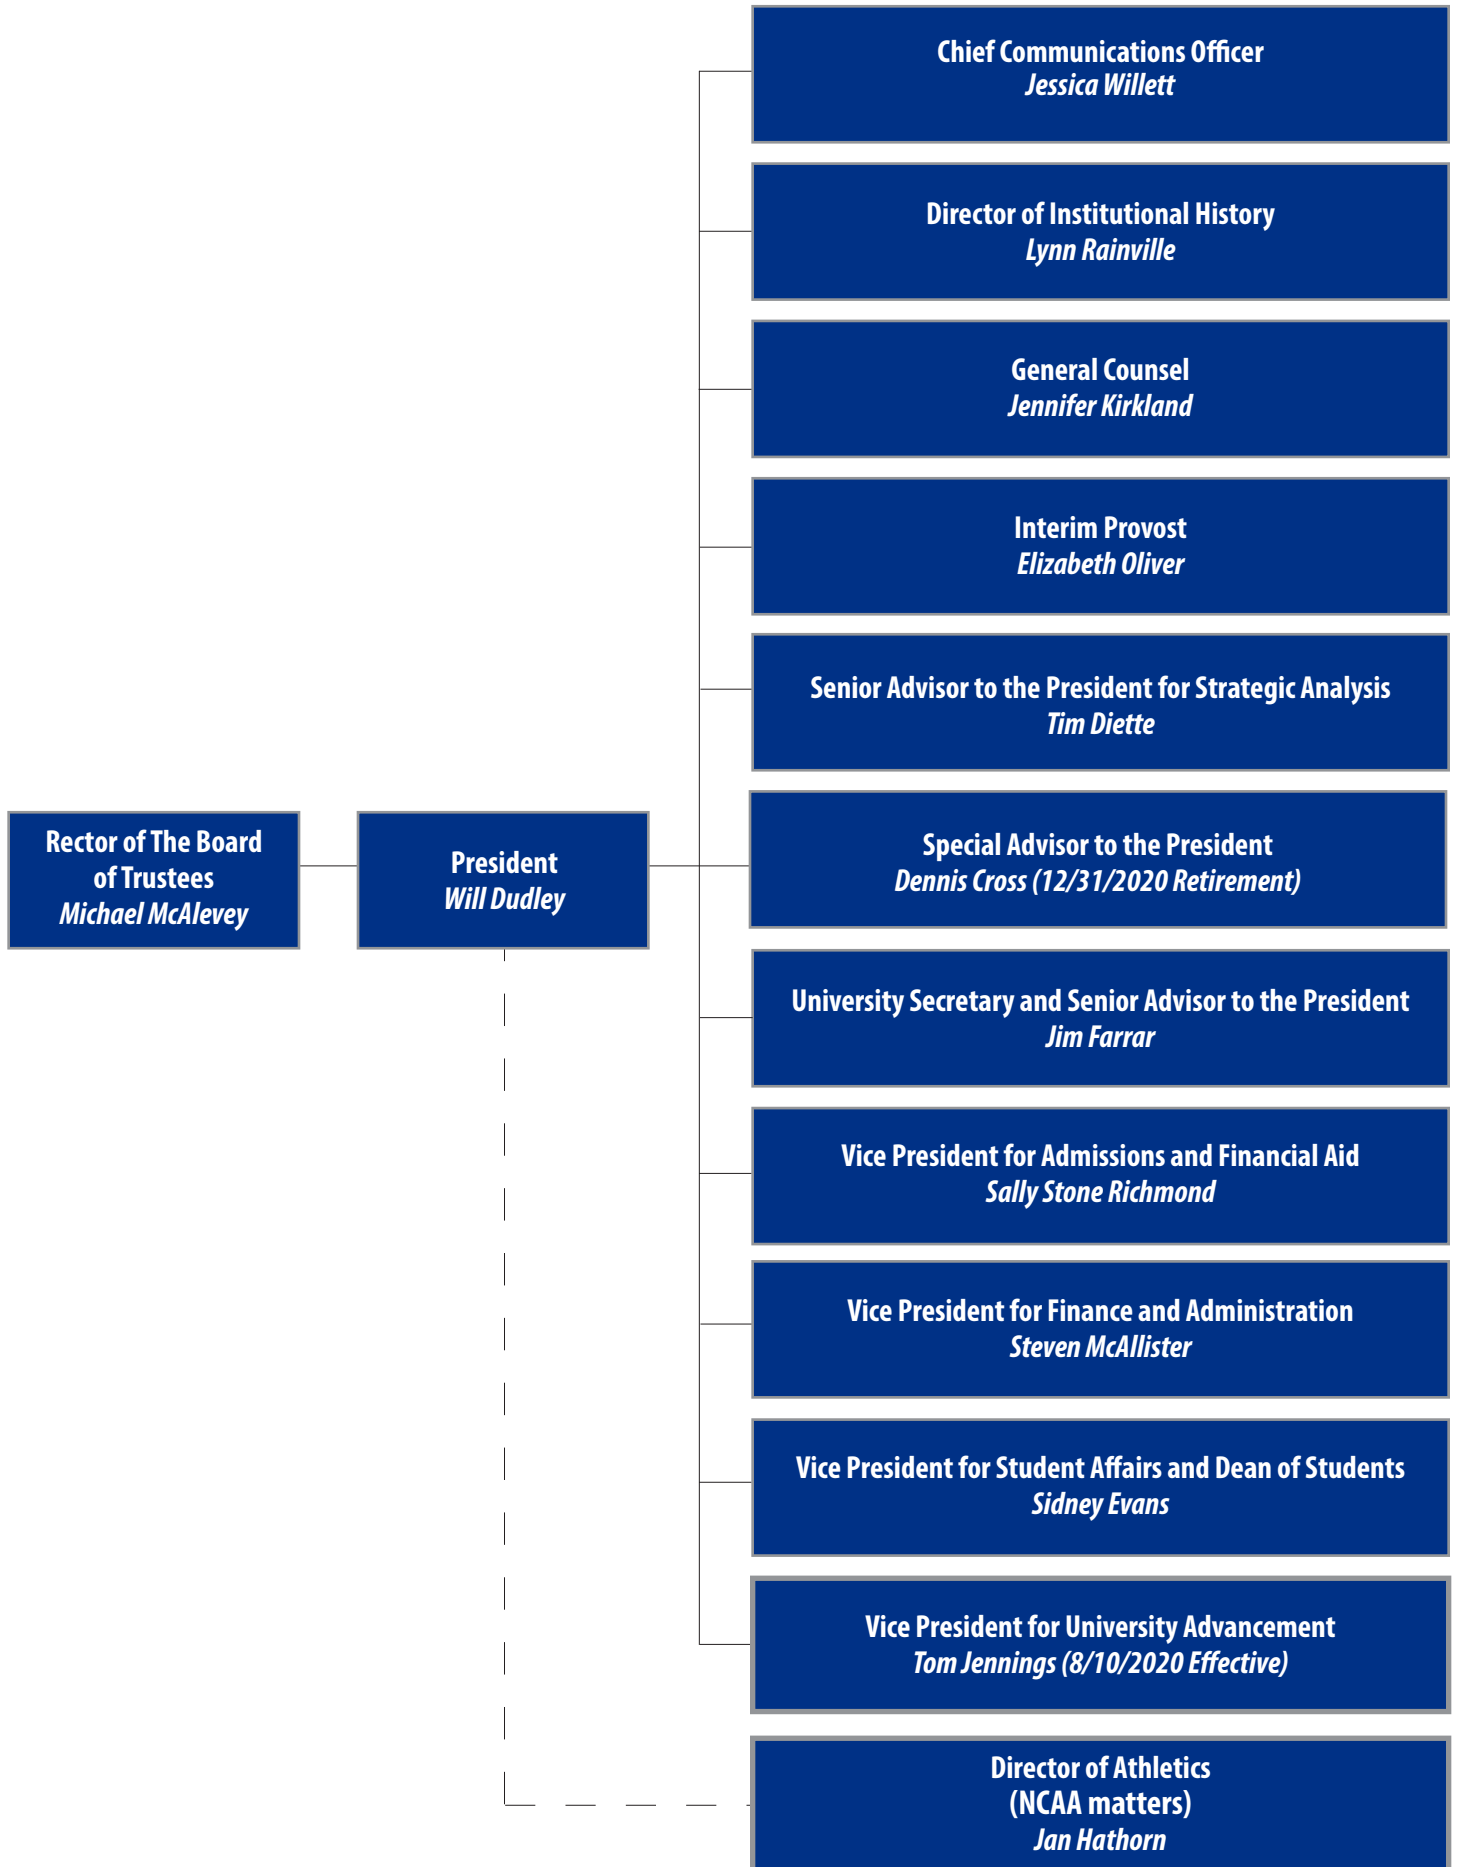

Washington and Lee University

Organizational Chart of Administrative Responsibility, 2020–21

Office of the Provost

Office of Finance and Administration

Office of Student Affairs

Office of University Advancement

Office of Admissions and Financial Aid

Office of Communications and Public Affairs

Office of Institutional History

Director of Institutional History and Museums
Lynn Rainville

Associate Director of Museums
Isra El-beshir

Office of Strategic Analysis

Senior Advisor to the President for Strategic Analysis
Tim Diette

**Executive Director of Strategic Analysis
and Institutional Research**
Bryan Price